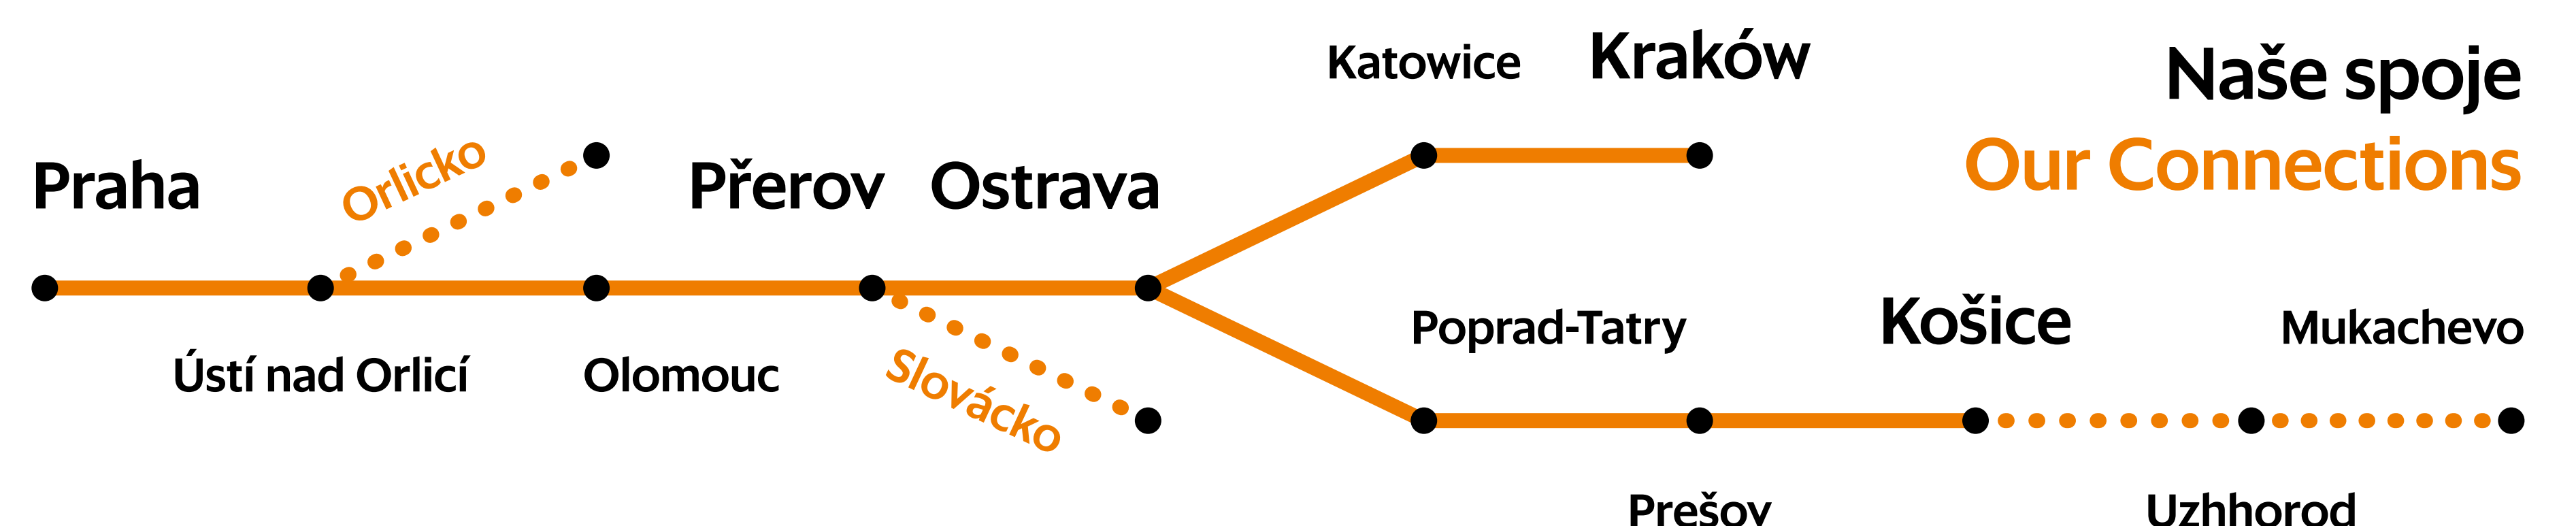

Naše spoje
Our Connections